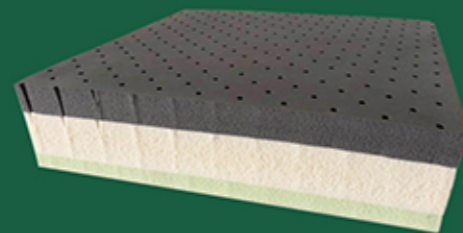

主要产品介绍

PRODUCT INTRODUCTION

防螨垫 (Latex Anti-Mite Mattress)

防螨垫具有精致围边，细腻的纹路，简单大气。
Latex topper designed with delicate edge and quilting, simple but elegant.

型号: FM01
尺寸/规格: 200*150cm
型号: FM02
尺寸/规格: 200*180cm

凉感乳胶被 (Cooling Latex Quilt)

凉感乳胶被质地轻薄、柔软，密度均匀，更贴身亲肤，清爽不粘汗。此外，乳胶被弹性持久，可以承载不同力度和重量，能够经受挤、压、揉等方式，持久使用不易变形，更好收纳。

尺寸/规格: 200*150cm
尺寸/规格: 200*180cm
尺寸/规格: 230*200cm

The latex quilt is made of natural latex, it provides extra comfort and removes sleeping stress with its softness, resilience and air permeability. Besides, it is ultra durable and deformation resistance.

新产品

NEW PRODUCTS

名称: 波浪片材 Waved Topper
尺寸/规格: 任何尺寸均可生产
All sizes are available
厚度 Thickness : $\geq 2.5\text{CM}$

片材 (Topper)

名称: 黄麻片材 Jute Topper
尺寸/规格: 任何尺寸均可生产
All sizes are available
厚度 Thickness : $\geq 3\text{CM}$
密度 Density : $\geq 85\text{D}$

颈椎保健乳胶枕 (Neck Protecting Latex Pillow)

根据人体工学的独特设计，具有一定保健功能，能舒缓神经，镇静安神，保护颈椎。对于生活在忙碌的城市人群来说用保健枕头调节自己的身体状况无疑是最佳的选择。

Neck protecting pillow has a unique ergonomic design, it relieves and soothes the nerves and protects cervical vertebra. For people living in the busy cities, it is undoubtedly the best choice to improve their physical condition with health pillows.

尺寸/规格: 60*33*7/11cm

名称: 复合片材 Combined Topper
尺寸/规格: 任何尺寸均可生产
All sizes are available
厚度 Thickness : $\geq 5\text{CM}$